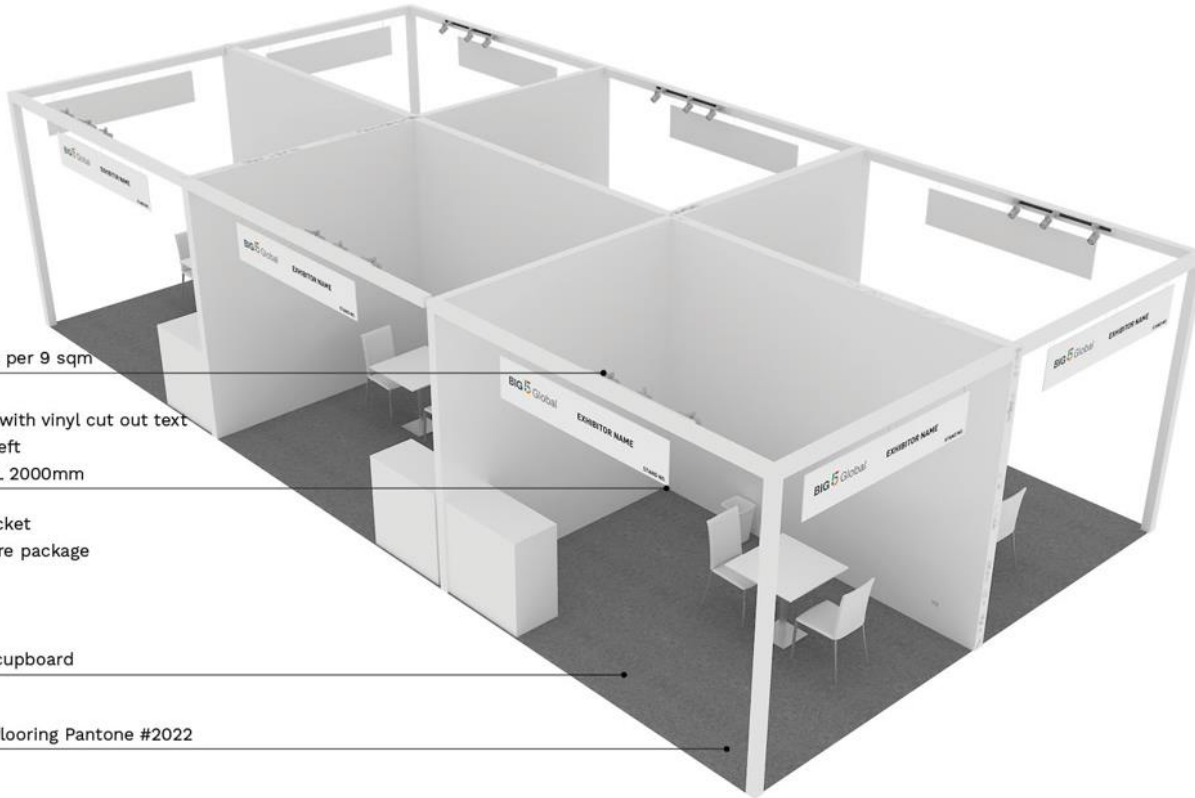

3x Spotlights per 9 sqm

White fascia with vinyl cut out text  
logo on the left  
H 400mm x L 2000mm

Electrical socket  
Basic furniture package  
1x Table  
2x Chairs  
1x Waste bin  
1x Lockable cupboard

Grey carpet flooring Pantone #2022

1 SIDE OPEN