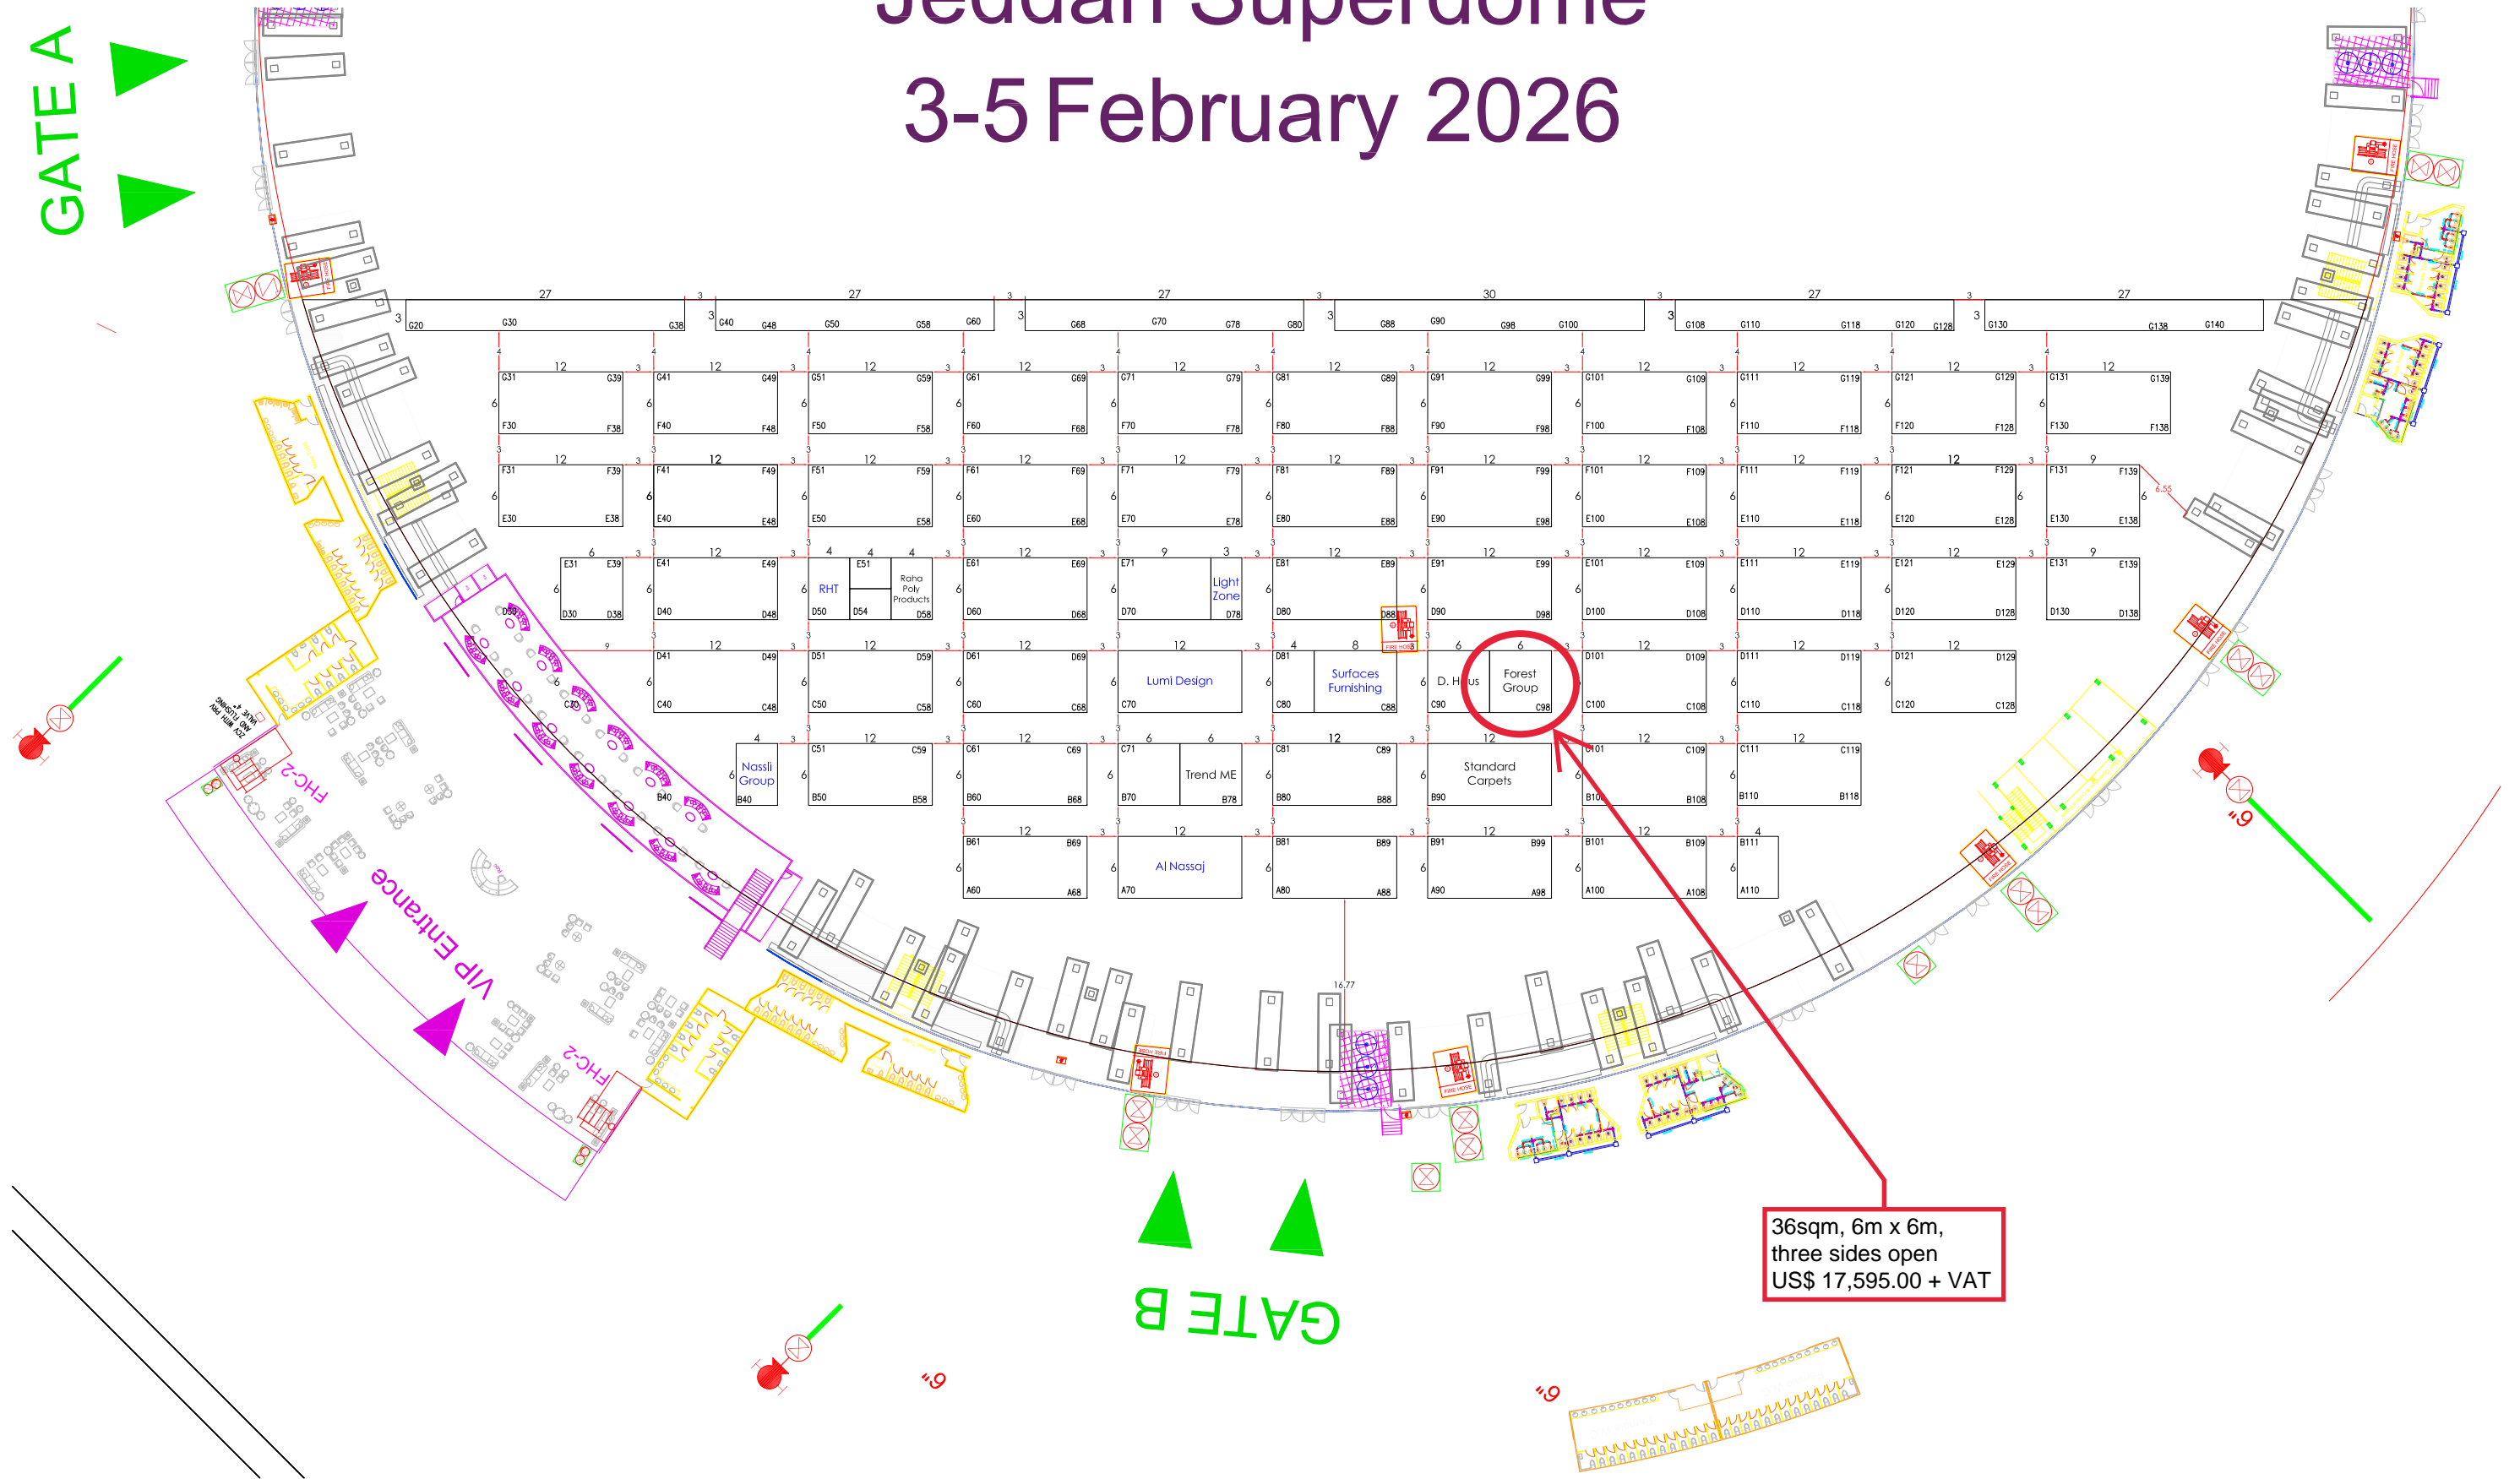

Interiors and Furniture Show Jeddah 2026

Jeddah Superdome

3-5 February 2026

GATE A

36sqm, 6m x 6m,
three sides open
US\$ 17,595.00 + VAT

GATE B