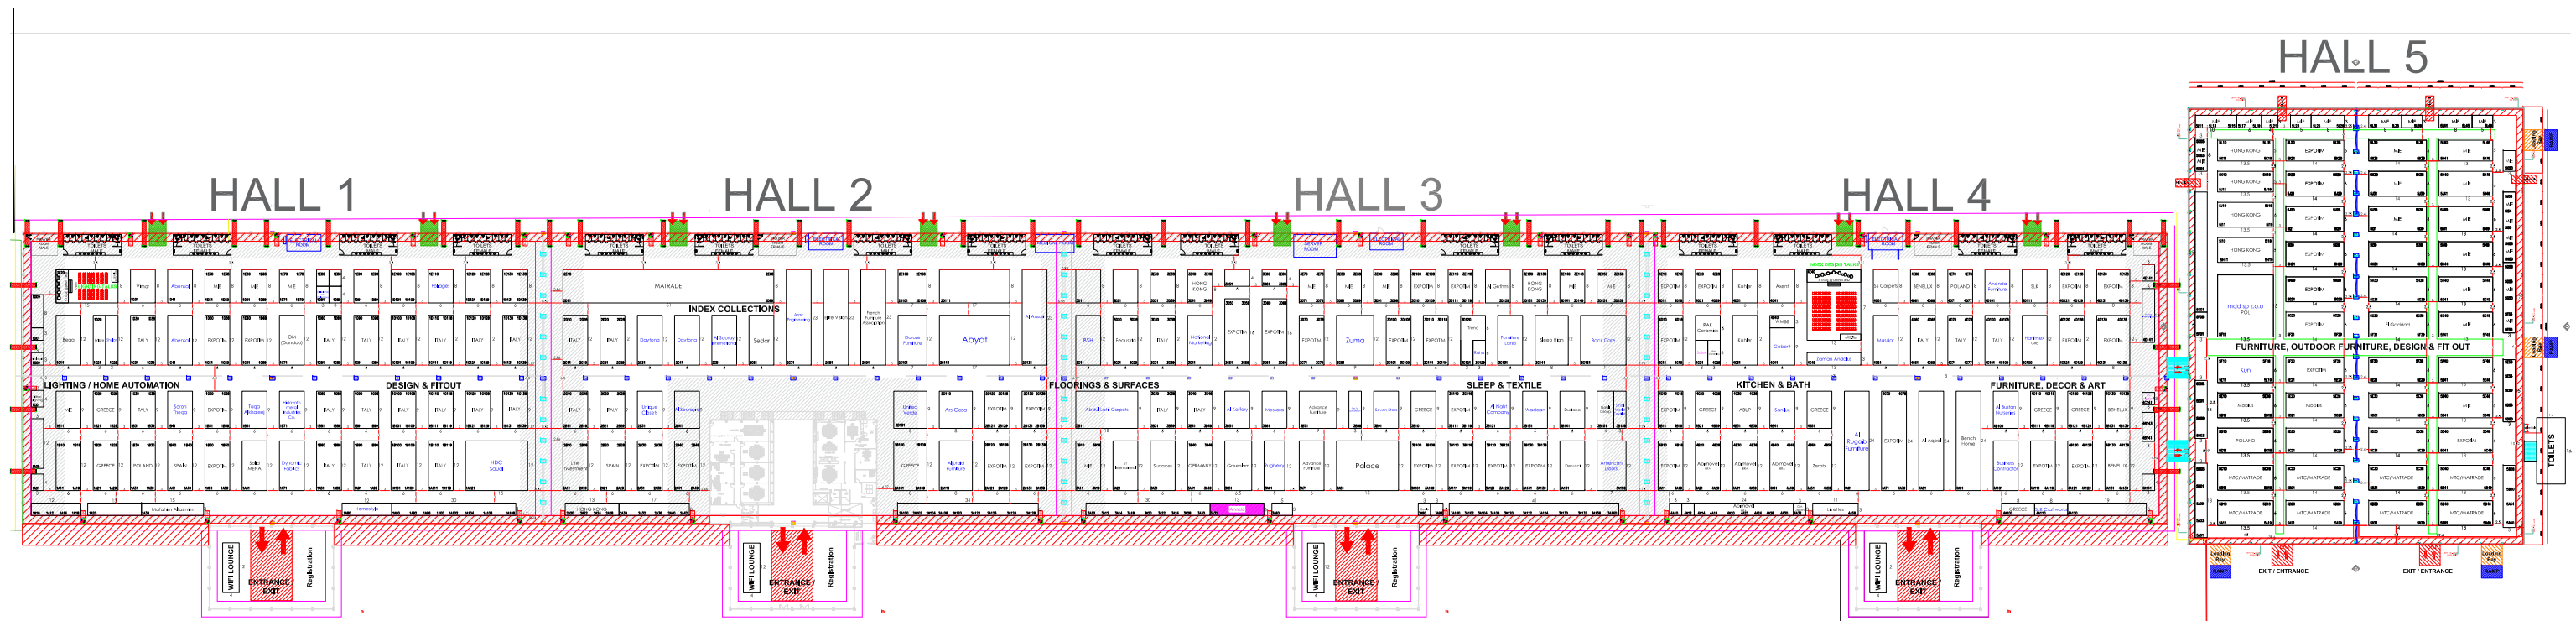

INDEX SAUDI

09 - 11 SEPTEMBER 2025

RIYADH FRONT EXHIBITION & CONFERENCE CENTER

INDEX

SAUDI ARABIA

LEGEND	
Company Name	Space Only Booth
Company Name	Traditional Shell Scheme Stand
	Traditional Shell Scheme with Furniture Package 1
	Traditional Shell Scheme with Furniture Package 2
Feature	Feature Stands
	No Rigging Zone
	Blocks with red line is a 3 Side Open