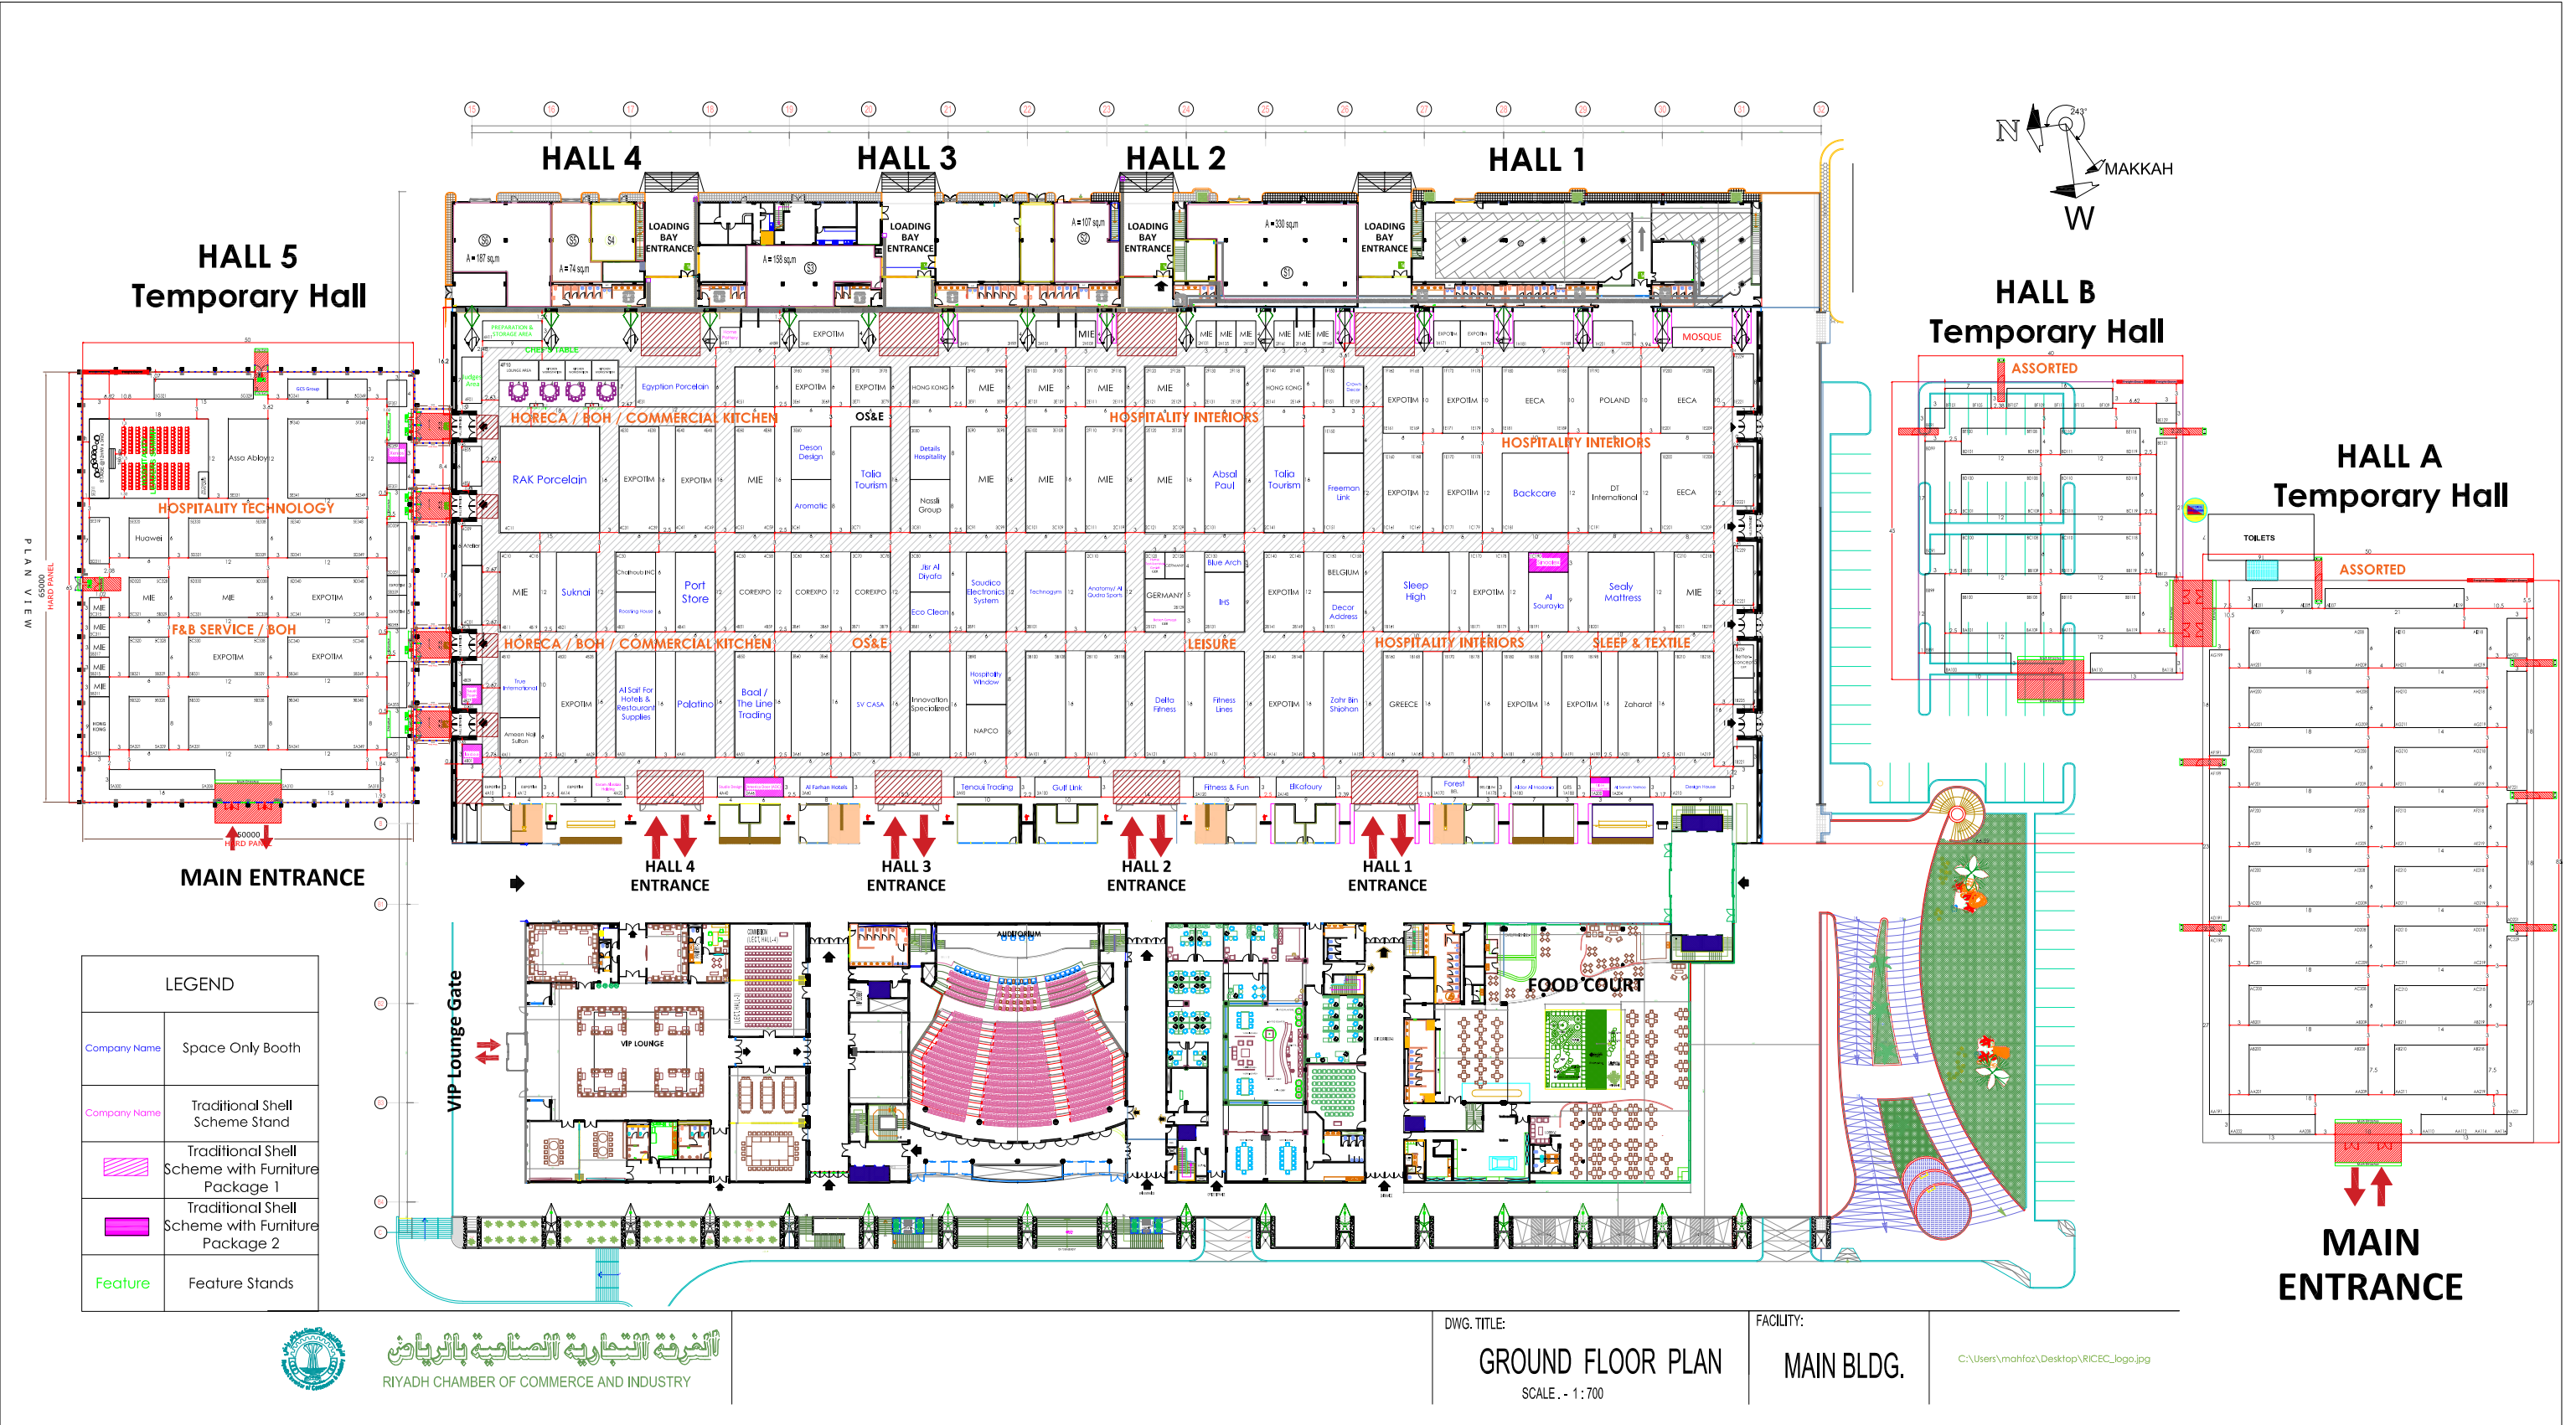

HOTEL & HOSPITALITY EXPO SAUDI ARABIA 2025

08-10 April 2025

Riyadh International Convention and Exhibition Center - (RICEC)

الغرفة التجارية الصناعية بالرياض
RIYADH CHAMBER OF COMMERCE AND INDUSTRY

DWG. TITLE:

GROUND FLOOR PLAN

SCALE . - 1 : 700

FACILITY:

MAIN BLDG.

C:\Users\mahfaz\Desktop\RICEC_logo.jpg