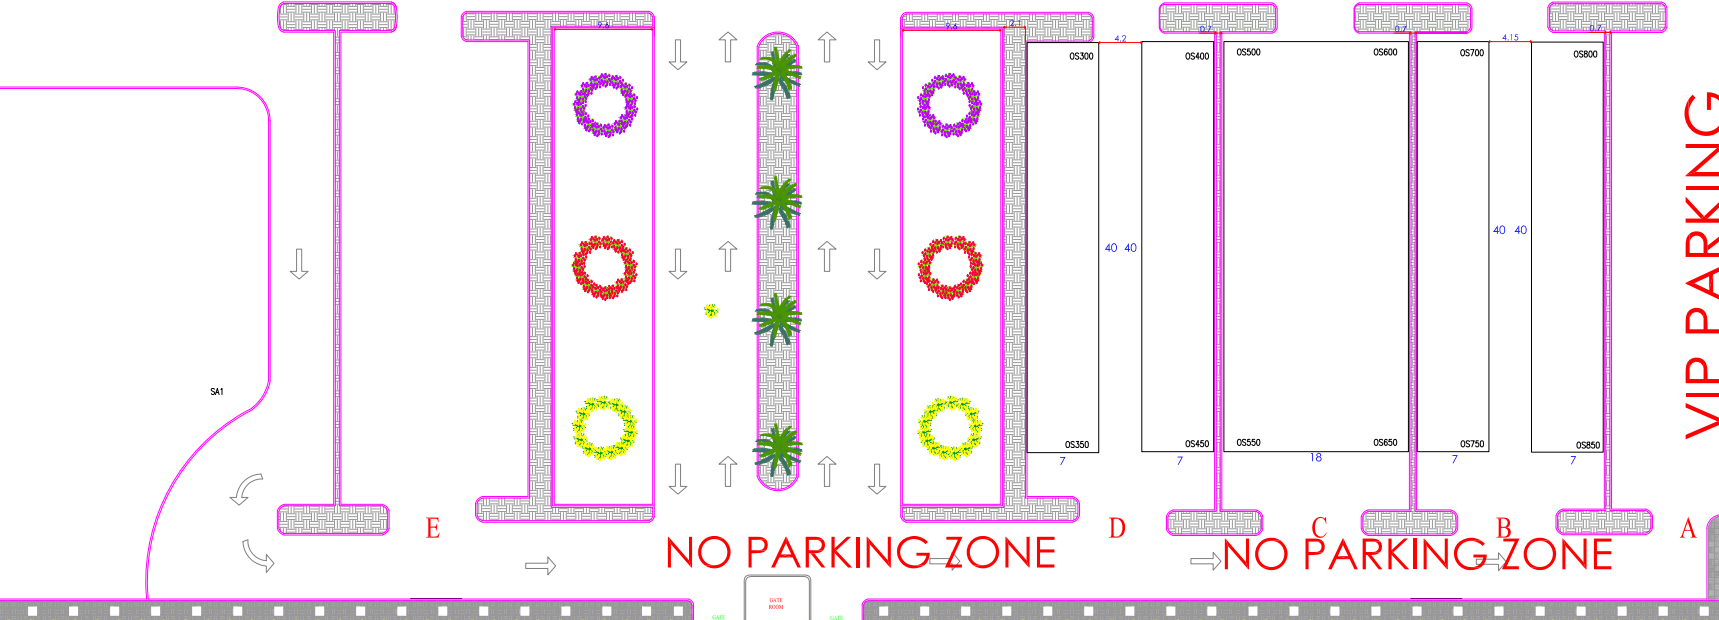

Jeddah Construct 2024

Jeddah International Exhibition and Convention Center

29 September - 01 October 2024

OUTDOOR EXHIBITION AREA

■ SPACE ONLY
 ■ SHELL SCHEME
 ■ UPGRADED SHELL
 ■ DOUBLE DECKER

CIT TAN DINI CAHMANI CT