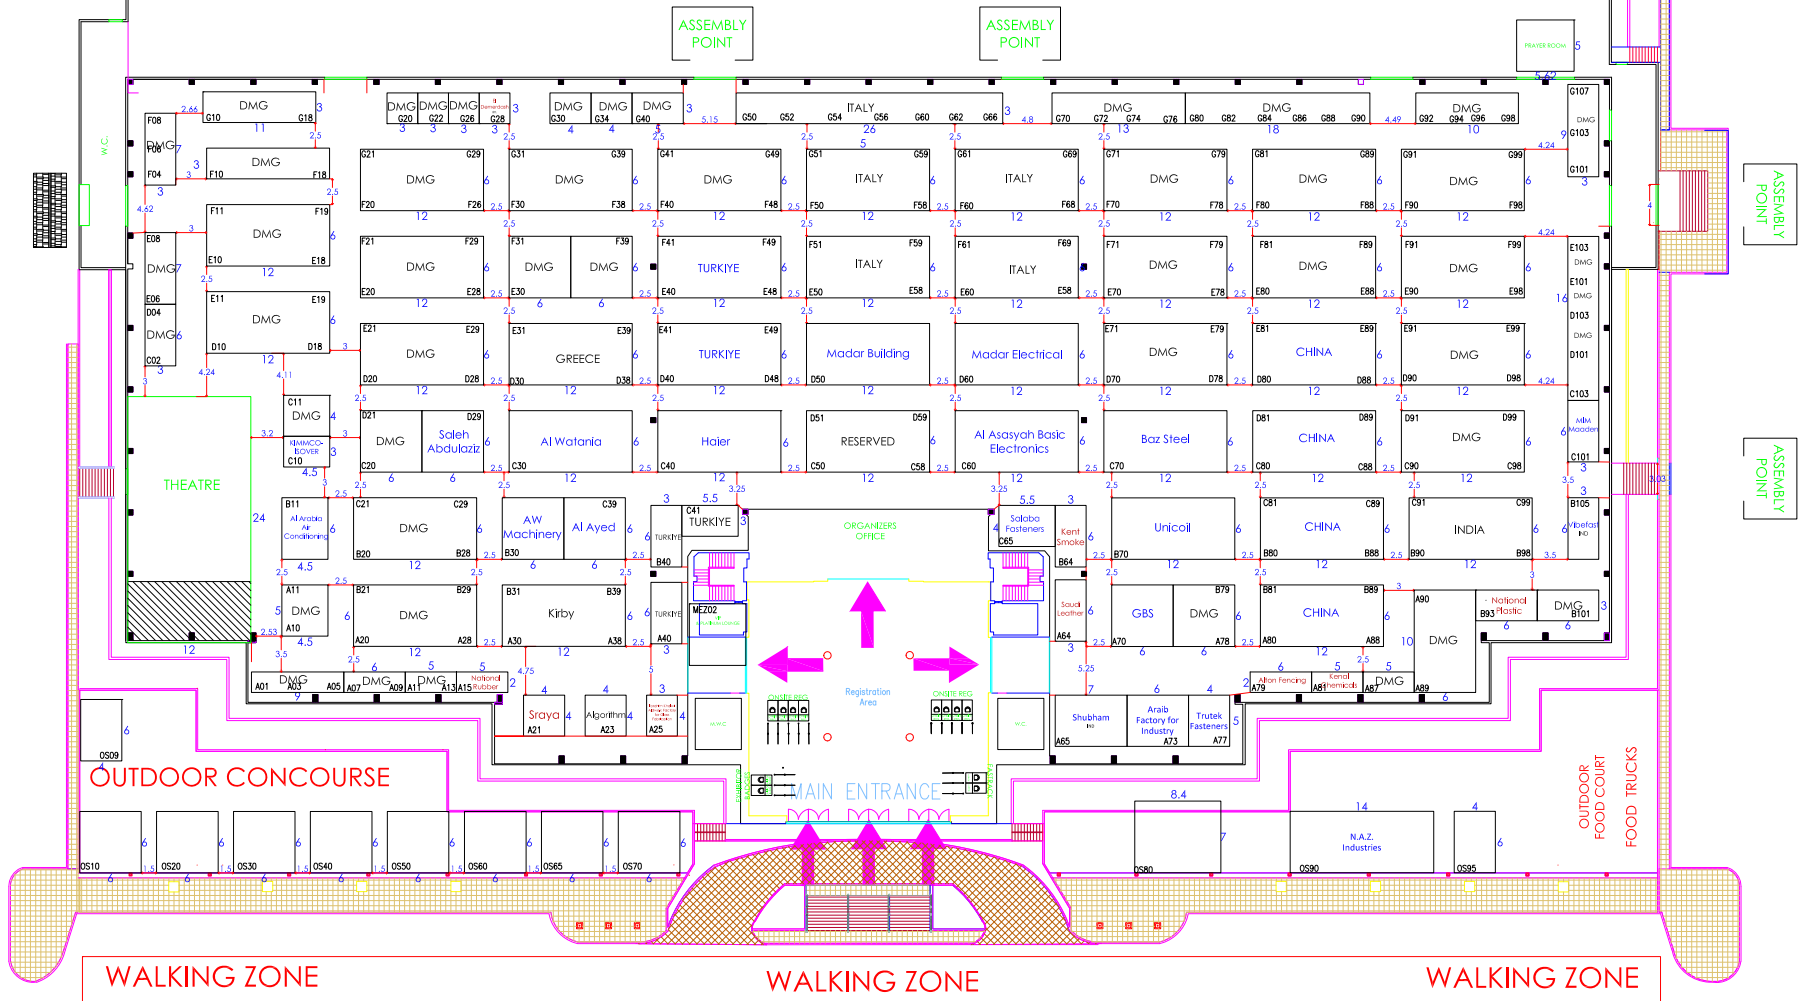

Jeddah Construct 2024

Jeddah International Exhibition and Convention Center

29 September - 01 October 2024

OUTDOOR EXHIBITION AREA

■ SPACE ONLY
 ■ SHELL SCHEME
 ■ UPGRADED SHELL
 ■ DOUBLE DECKER

CIT TAN DINI CAHMANI CT